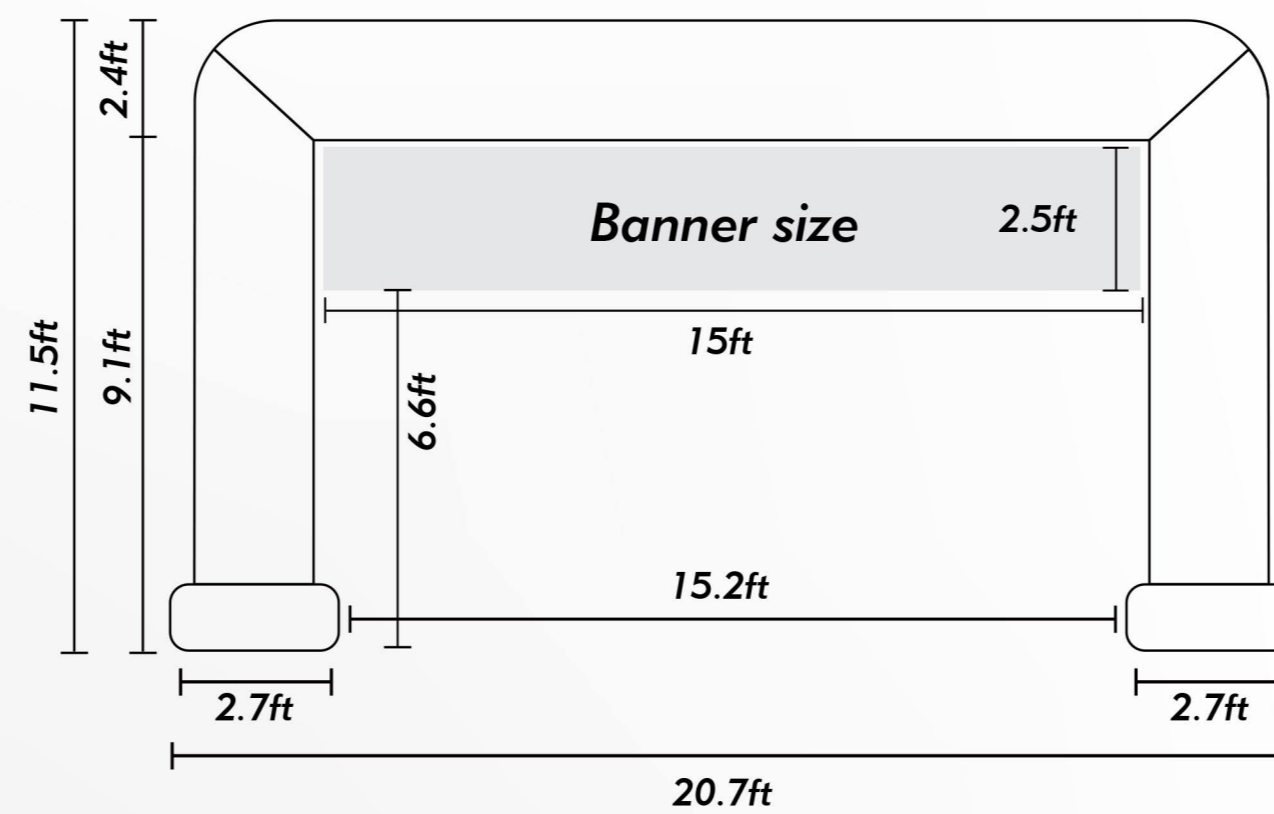

# SQUARE INFLATABLE ARCH

## Product Specification

<b>Model</b>	20x12' Square Inflatable Event Arch
<b>SKU</b>	WCUS-ARCH-2010B-SQ WCUS-ARCH-2010BL-SQ WCUS-ARCH-2010W-SQ
<b>Product Dimension</b>	20.7x11.5 ft
<b>Product Material</b>	Oxford Fabric
<b>Colors Available</b>	White/ Black/ Blue
<b>Included Air Blower</b>	Built-in Blower 150W
<b>Product Net Weight</b>	12.34 lbs
<b>Shipping Dimension</b>	12.59x12.59x10.63 inch
<b>Shipping Weight</b>	14.55 lbs