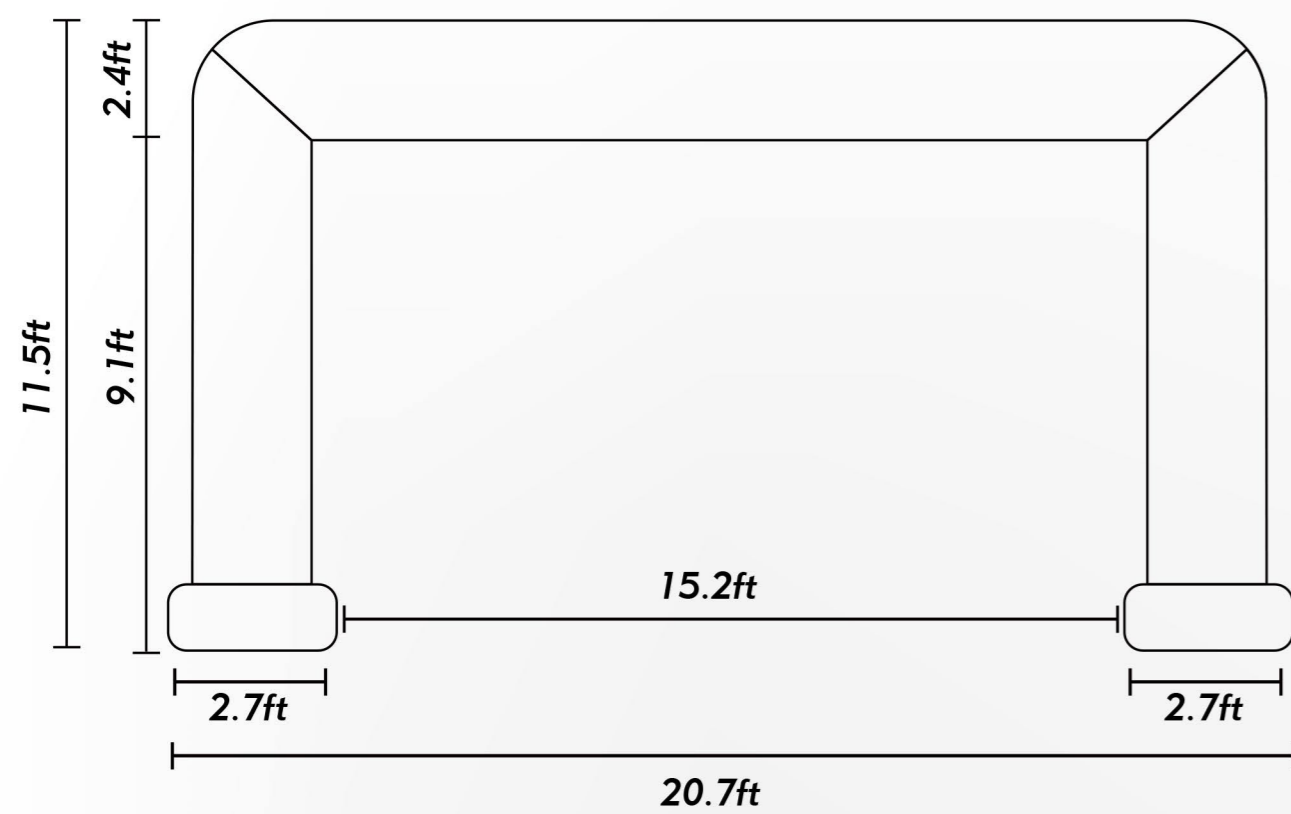

# SQUARE INFLATABLE ARCH

## Product Specification

<b>Model</b>	20x12' Square Inflatable Event Arch
<b>SKU</b>	WCUS-ARCH-2010B-SQ WCUS-ARCH-2010BL-SQ WCUS-ARCH-2010W-SQ
<b>Product Dimension</b>	20.7x11.5 ft
<b>Product Material</b>	Oxford Fabric
<b>Colors Available</b>	White/ Black/ Blue
<b>Included Air Blower</b>	Built-in Blower 150W
<b>Product Net Weight</b>	12.34 lbs
<b>Shipping Dimension</b>	12.59x12.59x10.63 inch
<b>Shipping Weight</b>	14.55 lbs