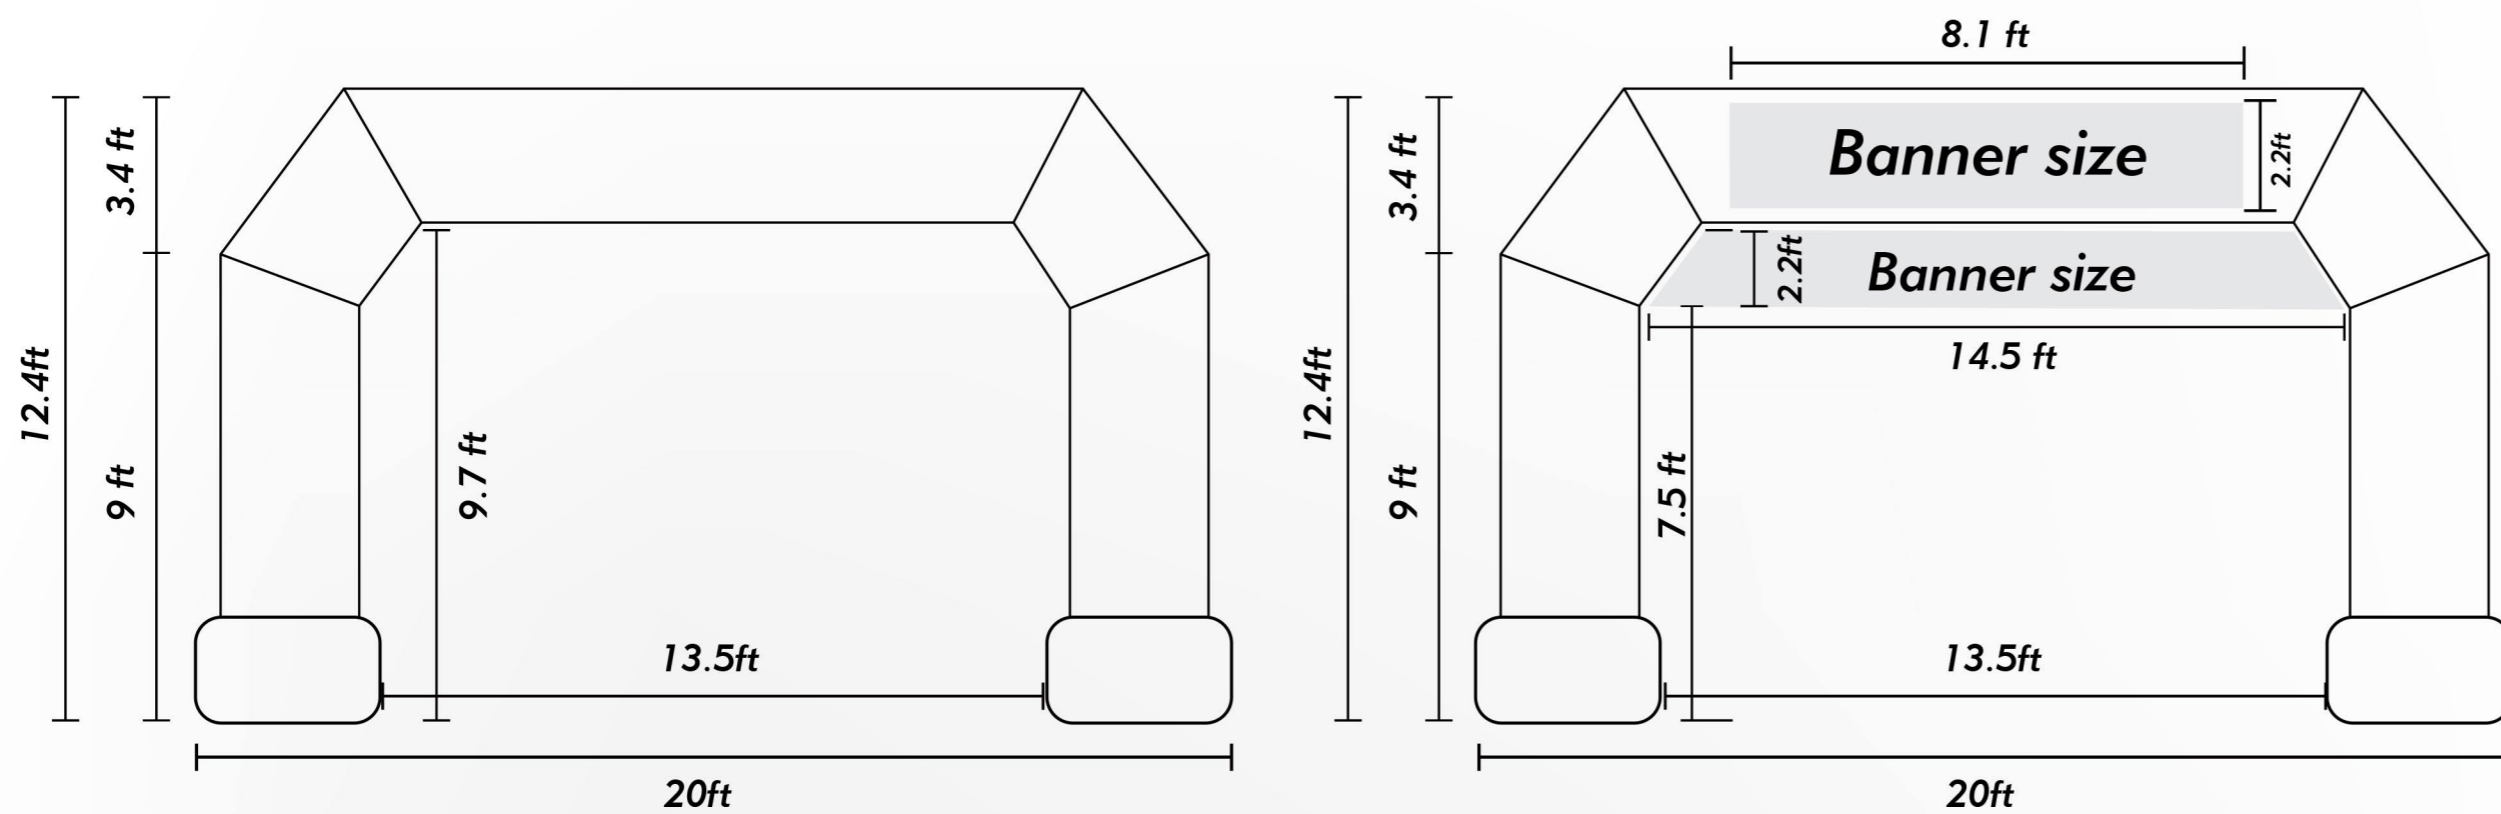

POLYGON INFLATABLE ARCH

OPTIONAL BANNER

(Sold separately)

- Start, Finish, Welcome
- Entrance, Exit, Information?
- Happy Birthday!, Congratulations!, Happy Anniversary!

Product Specification

Model	20x12' Polygon Inflatable Event Arch
SKU	WCUS-ARCH-2010P WCUS-ARCH-2010B WCUS-ARCH-2010W WCUS-ARCH-2010BL
Product Dimension	20x12.4 ft
Product Material	Oxford Fabric
Colors Available	White/ Black/ Blue/ Primary
Included Air Blower	Built-in Blower 180W
Product Net Weight	16.53 lbs
Shipping Dimension	12.59x12.59x11.81inch
Shipping Weight	19.84 lbs

IN THE BOX

- Inflatable Storage Bag x1
- Empty Sandbags x4 (Recommended use for product stabilization)
- Sewing and Repair kit x1
- Ground Stakes x4 (Recommended to use only on soil ground)
- Ropes x4

We Offer Customization Product