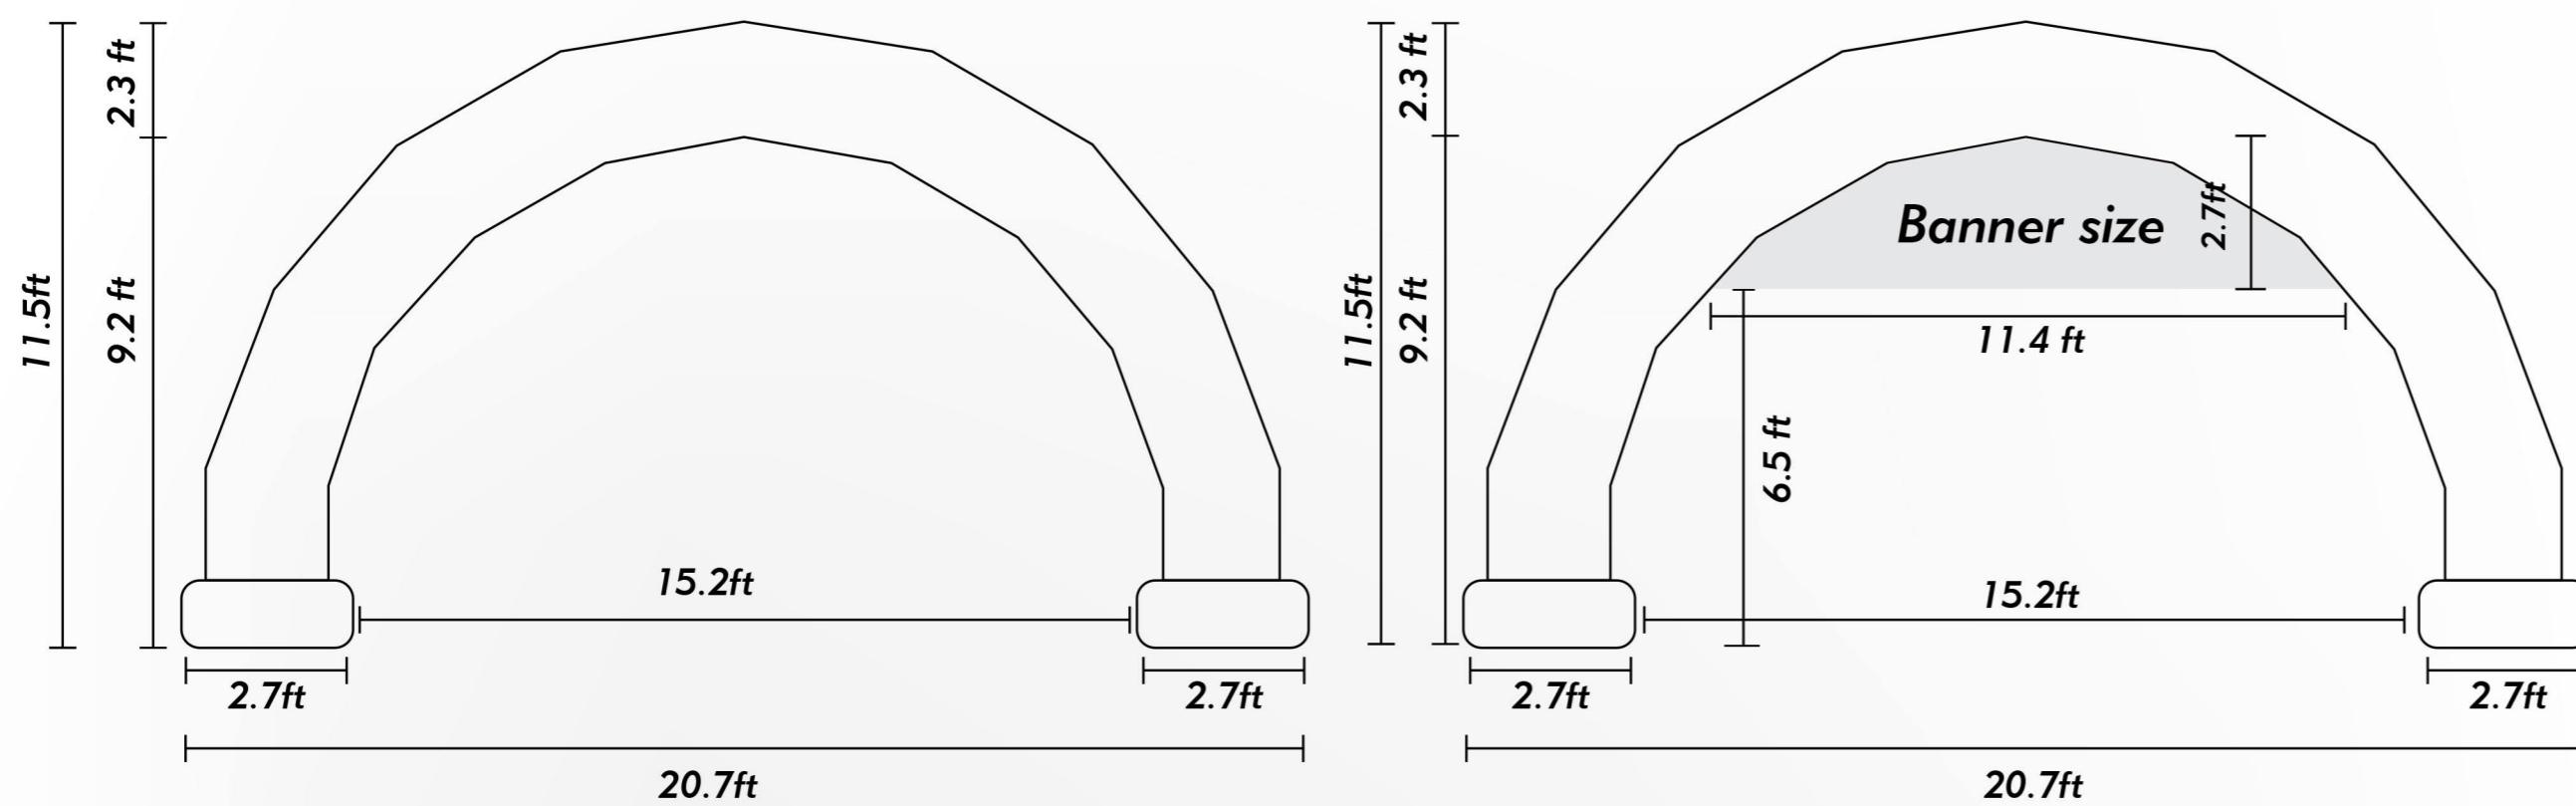

HALF-CIRCLE INFLATABLE ARCH

OPTIONAL BANNER

(Sold separately)

- Start, Finish, Welcome
- Entrance, Exit, Information?
- Happy Birthday!, Congratulations!, Happy Anniversary!

Product Specification

Model	20x12' half-circle Inflatable Event Arch
SKU	WCUS-ARCH-2010B-HC WCUS-ARCH-2010BL-HC WCUS-ARCH-2010W-HC WCUS-ARCH-2010BL
Product Dimension	20.7x11.5 ft
Product Material	Oxford Fabric
Colors Available	White/ Black/ Blue/ Rainbow
Included Air Blower	Built-in Blower 150W
Product Net Weight	11.35 lbs
Shipping Dimension	12.59x12.59x10.63inch
Shipping Weight	13.55 lbs

IN THE BOX

- Inflatable Storage Bag x1
- Empty Sandbags x4 (Recommended use for product stabilization)
- Sewing and Repair kit x1
- Ground Stakes x4 (Recommended to use only on soil ground)
- Ropes x4

We Offer Customization Product