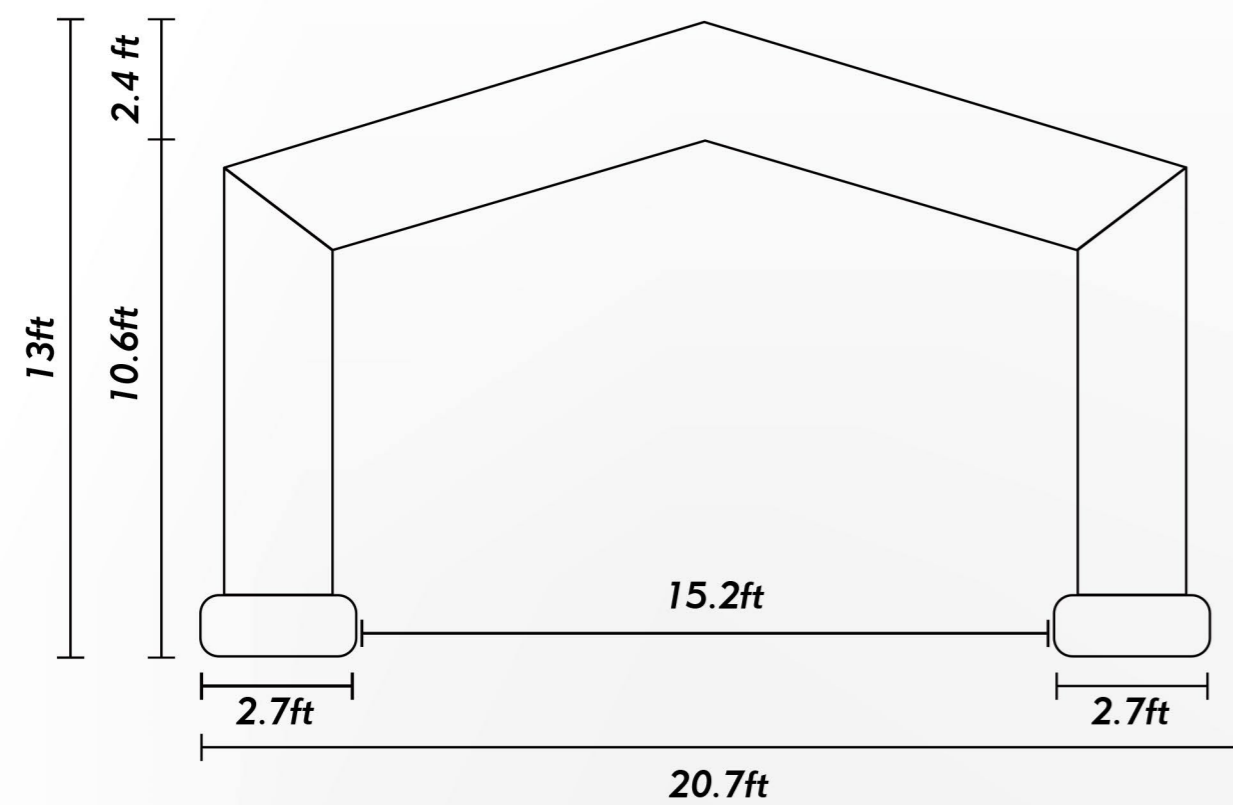

GABLE INFLATABLE ARCH

OPTIONAL BANNER

(Sold separately)

- Start, Finish, Welcome
- Entrance, Exit, Information?
- Happy Birthday!, Congratulations!, Happy Anniversary!

Product Specification

Model	20x13'S Gable Inflatable Event Arch
SKU	WCUS-ARCH-2010B-GB
	WCUS-ARCH-2010BL-GB
	WCUS-ARCH-2010W-GB
Product Dimension	20.7x13 ft
Product Material	Oxford Fabric
Colors Available	White/ Black/ Blue
Included Air Blower	Built-in Blower 150W
Product Net Weight	12.34 lbs
Shipping Dimension	12.59x12.59x10.63 inch
Shipping Weight	14.55 lbs