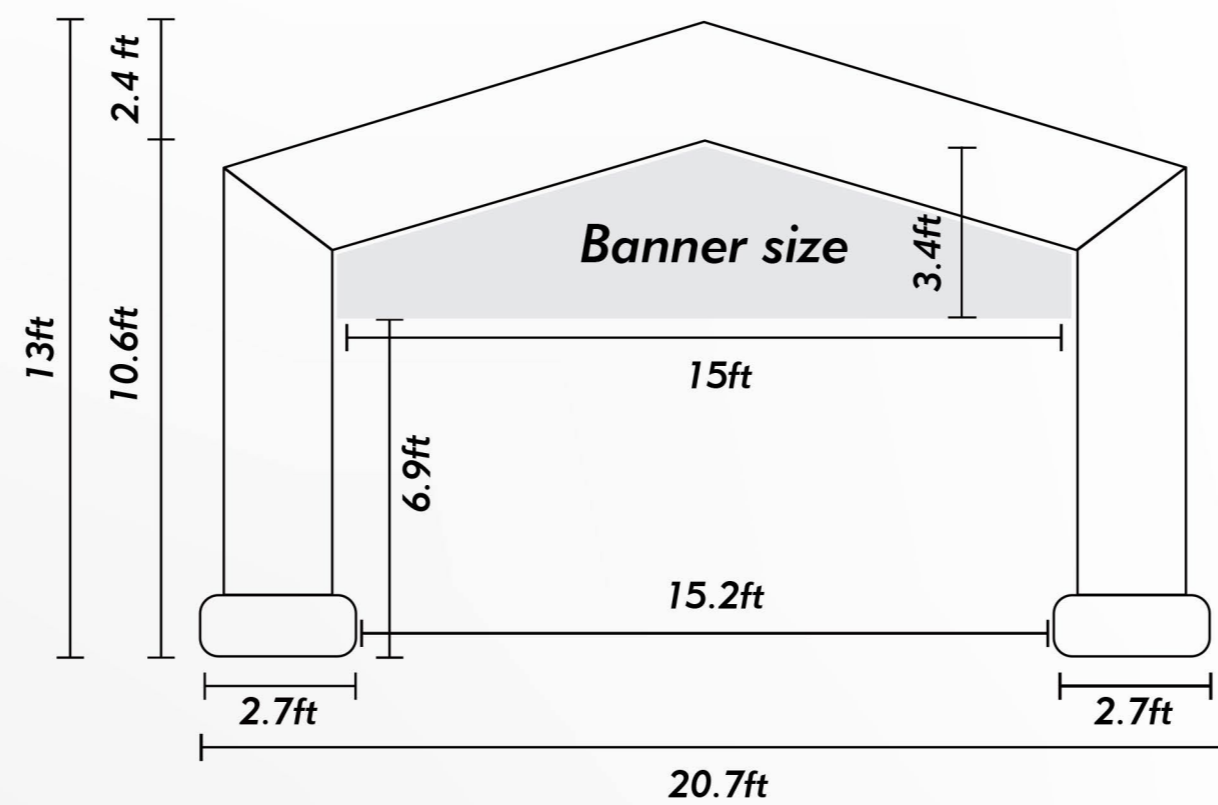

GABLE INFLATABLE ARCH

OPTIONAL BANNER

(Sold separately)

- Start, Finish, Welcome
- Entrance, Exit, Information?
- Happy Birthday!, Congratulations!, Happy Anniversary!

Product Specification

Model	20x13'S Gable Inflatable Event Arch
SKU	WCUS-ARCH-2010B-GB
	WCUS-ARCH-2010BL-GB
	WCUS-ARCH-2010W-GB
Product Dimension	20.7x13 ft
Product Material	Oxford Fabric
Colors Available	White/ Black/ Blue
Included Air Blower	Built-in Blower 150W
Product Net Weight	12.34 lbs
Shipping Dimension	12.59x12.59x10.63 inch
Shipping Weight	14.55 lbs