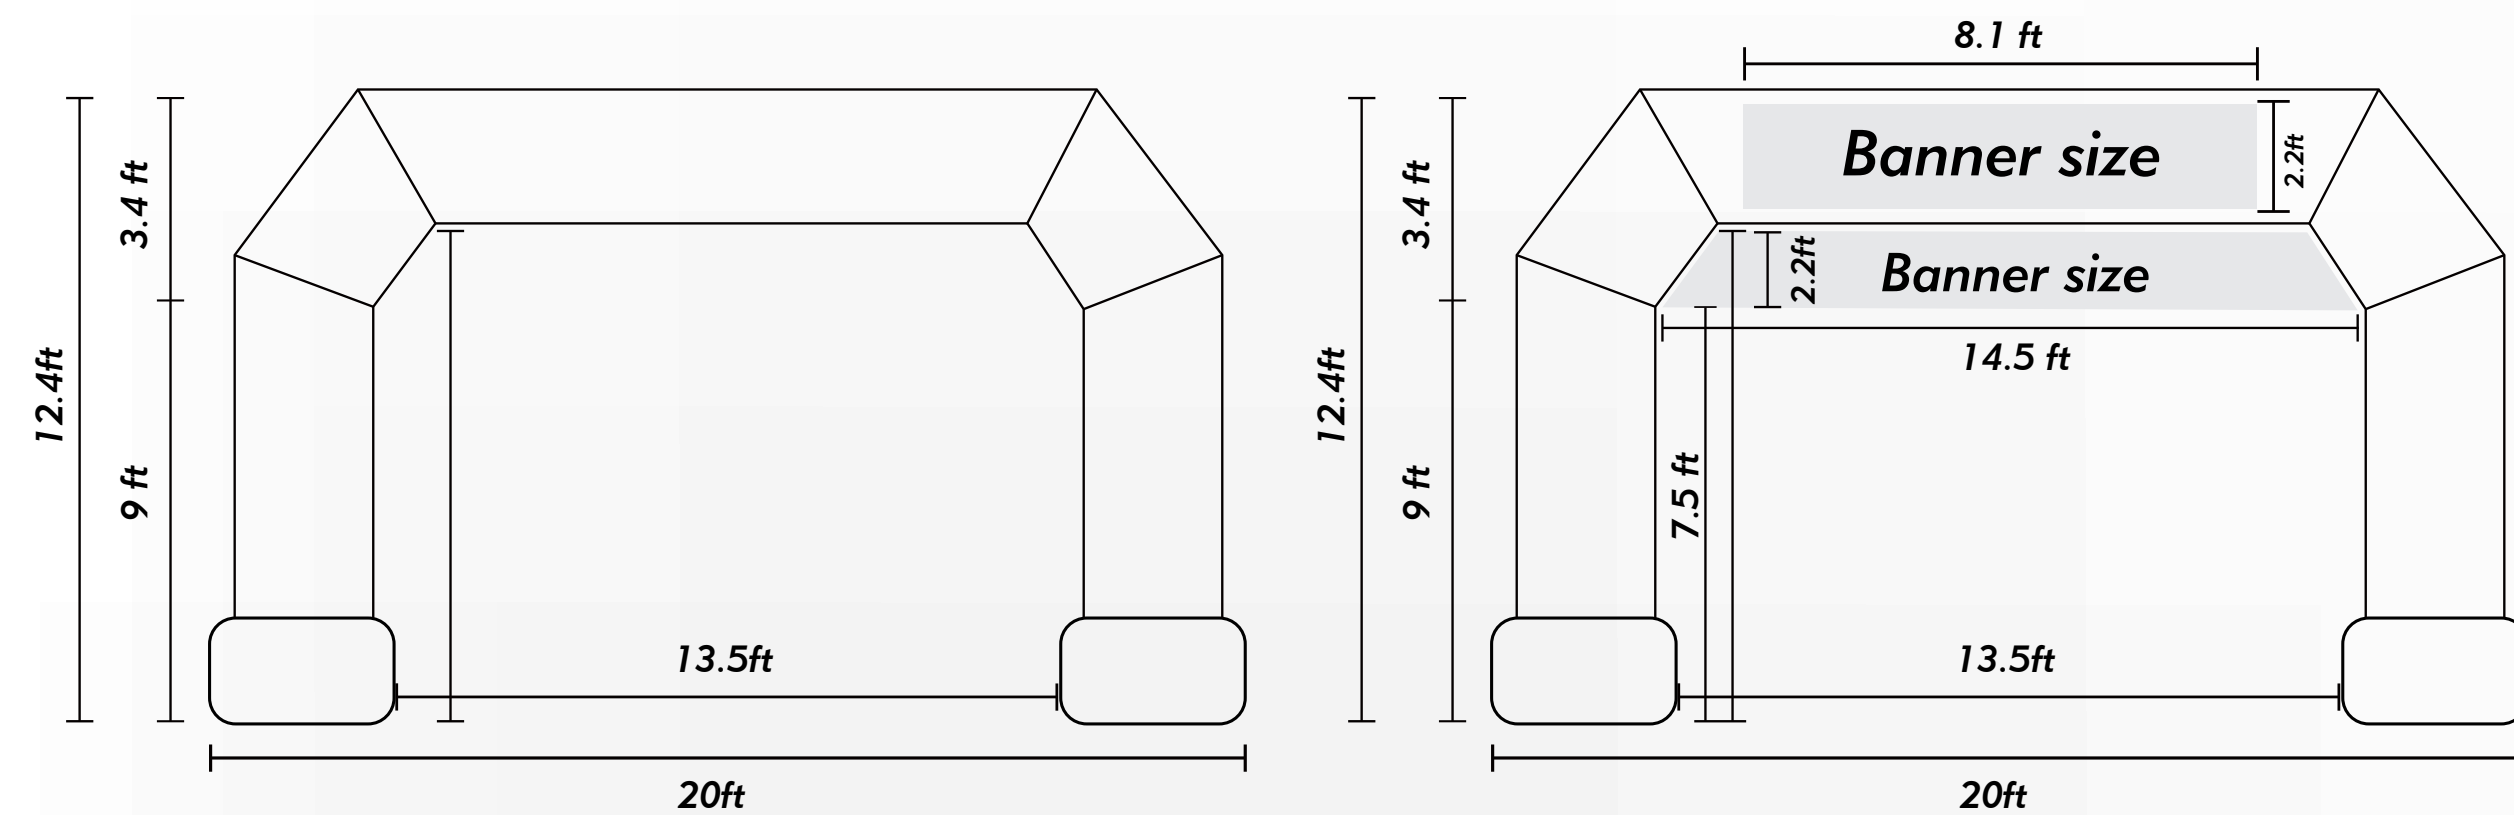

POLYGON INFATABLE ARCH

OPTIONAL BANNER

(Sold seperately)

- Start, Finish, Welcome
- Entrance, Exit, Information?
- Happy Birthday!, Congratulations!, Happy Anniversary!

Product Specification

Model	20x12' Polygon Inflatable Event Arch
SKU	WCUS-ARCH-2010P WCUS-ARCH-2010B WCUS-ARCH-2010W WCUS-ARCH-2010BL
Product Dimension	10.62x12.59x11.81 inch
Product Material	Oxford Fabric
Colors Available	White/ Black/ Blue/ Primary
Included Air Blower	Built-in Blower 180W
Product Net Weight	16.53 lbs
Shipping Dimension	12.59x12.59x11.81inch
Shipping Weight	19.84 lbs

IN THE BOX

- Inflatable Storage Bag x1
- Empty Sandbags x4 (Recommended use for product stabilization)
- Sewing and Repair kit x1
- Ground Stakes x4 (Recommended to use only on soil ground)
- Ropes x4

We Offer Customization Product