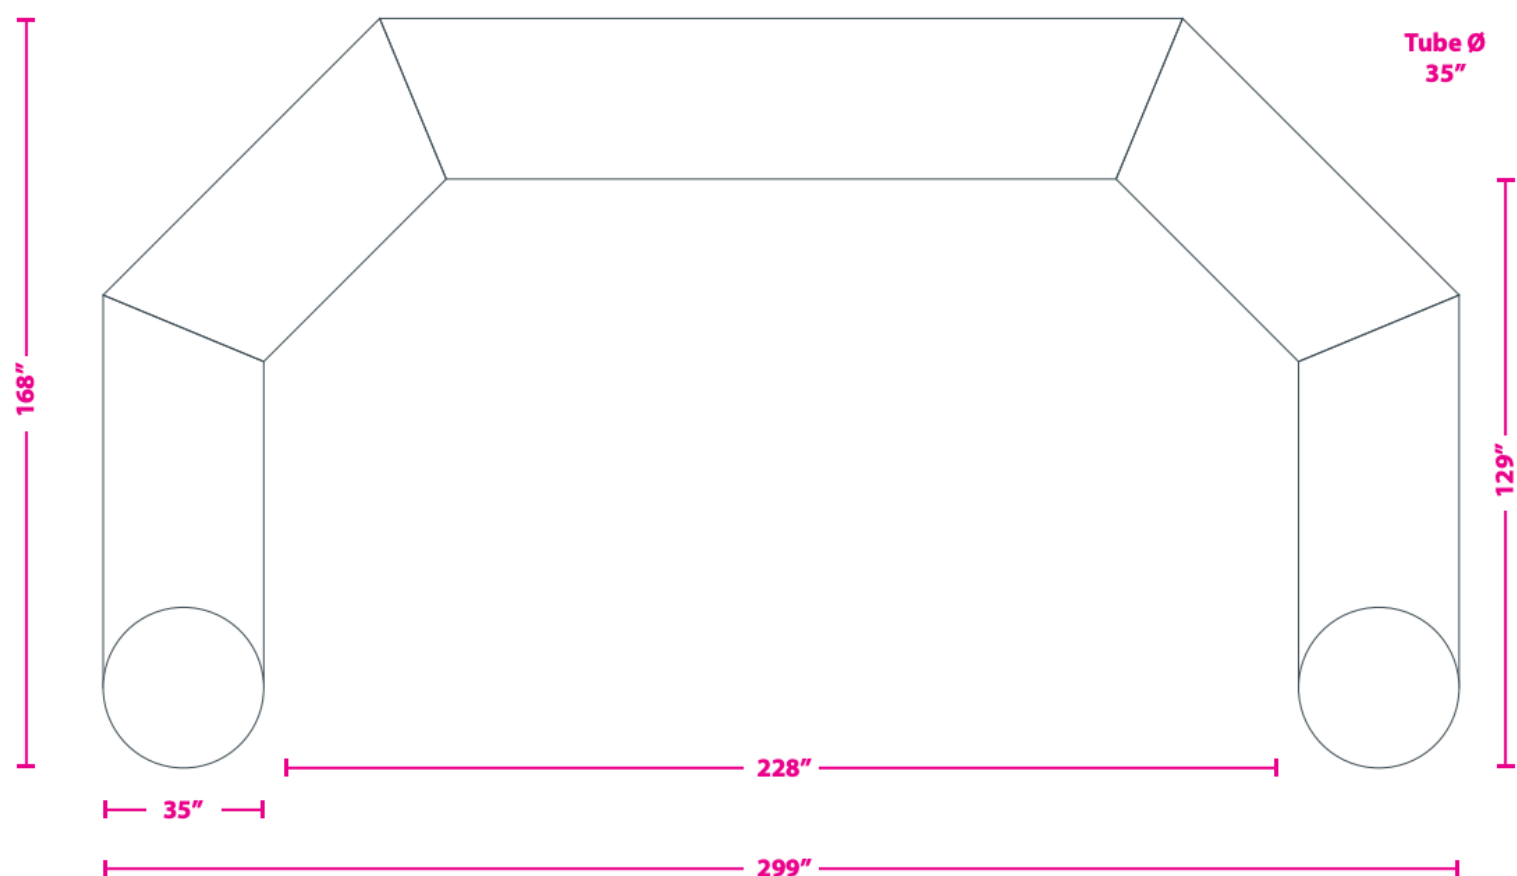

Polygon Inflatable Arch

Product Specification

Model	Polygon 20'x10' Inflatable Event Arch
Product Dimension	10.62x12.59x11.81inch
Colors Available	White/ Black/ Blue
Included Air Blower	680W
Product Net Weight	16.53 lbs
Shipping Dimension	12.59x12.59x11.81inch
Shipping Weight	19.84 lbs