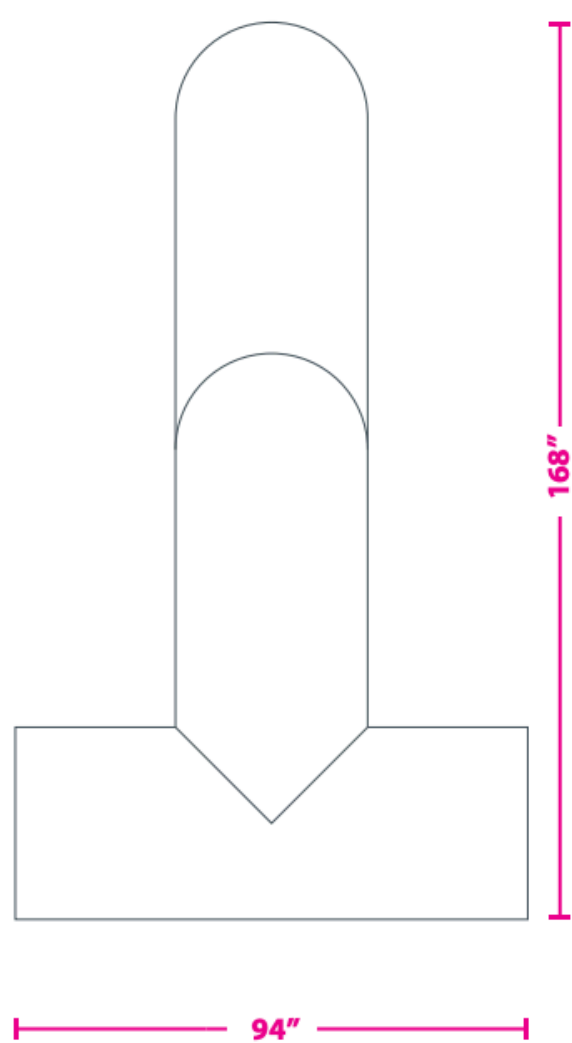

Polygon Inflatable Arch

Product Specification

Model	Polygon 20'x10' Inflatable Event Arch
Product Dimension	10.62x12.59x11.81inch
Colors Available	White/ Black/ Blue
Included Air Blower	680W
Product Net Weight	16.53 lbs
Shipping Dimension	12.59x12.59x11.81inch
Shipping Weight	19.84 lbs