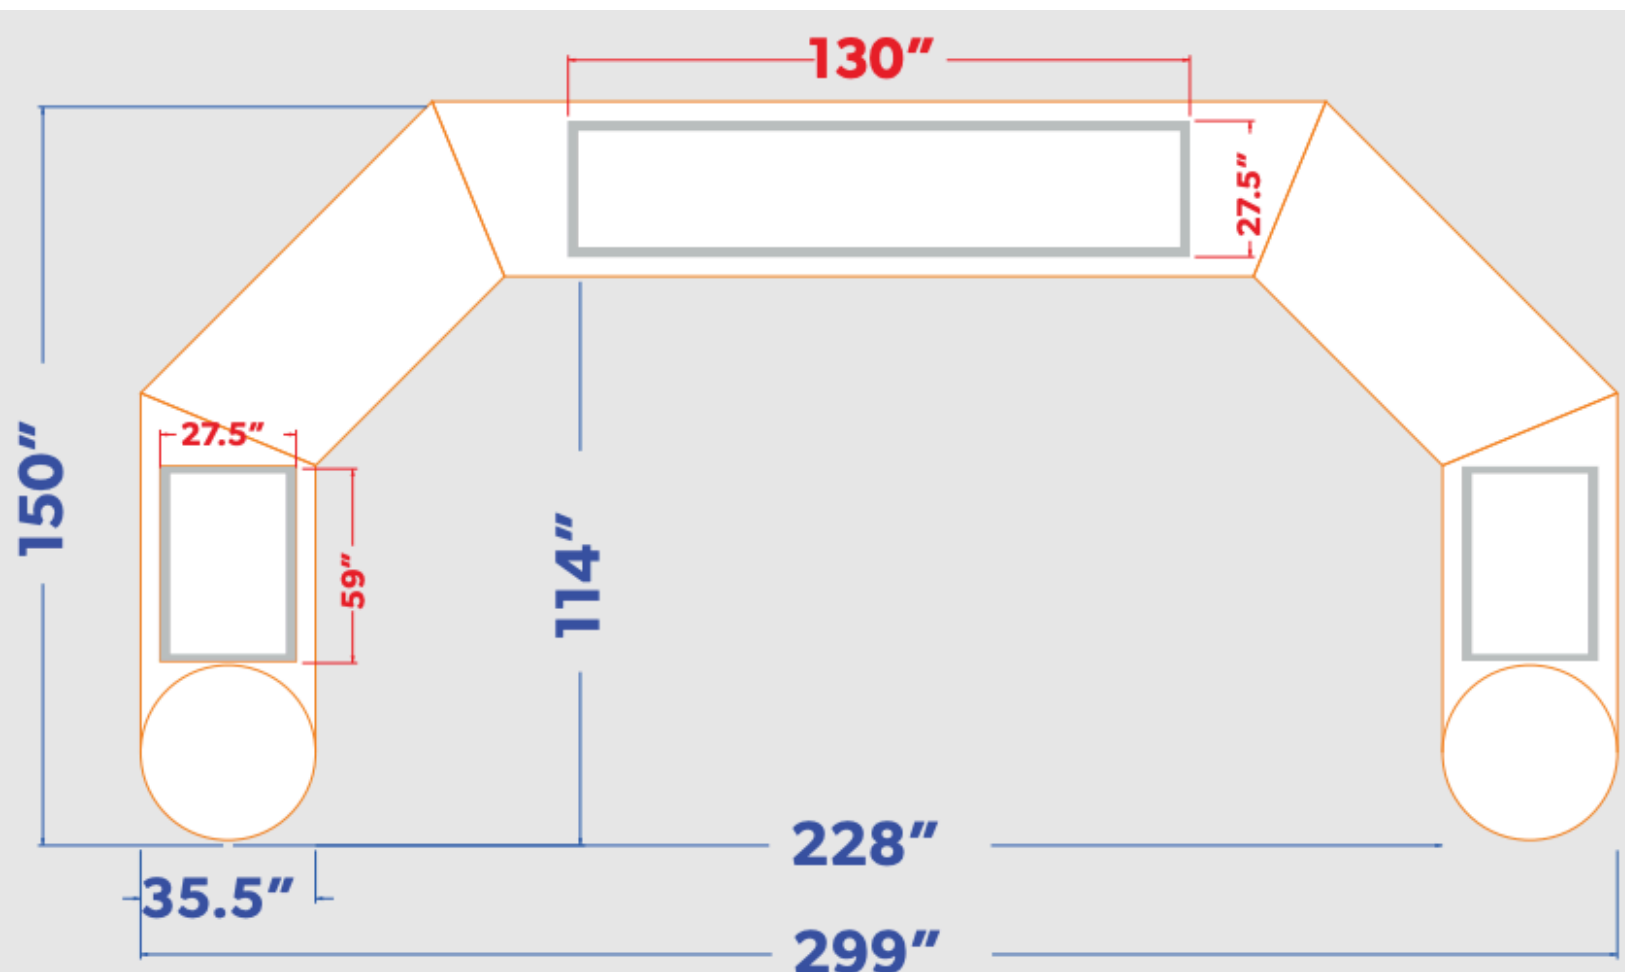

Polygon Inflatable Arch

Product Specification

Model	Polygon 20'x10' Inflatable Event Arch
Product Dimension	10.62x12.59x11.81inch
Colors Available	White/ Black/ Blue
Included Air Blower	680W
Product Net Weight	16.53 lbs
Shipping Dimension	12.59x12.59x11.81inch
Shipping Weight	19.84 lbs